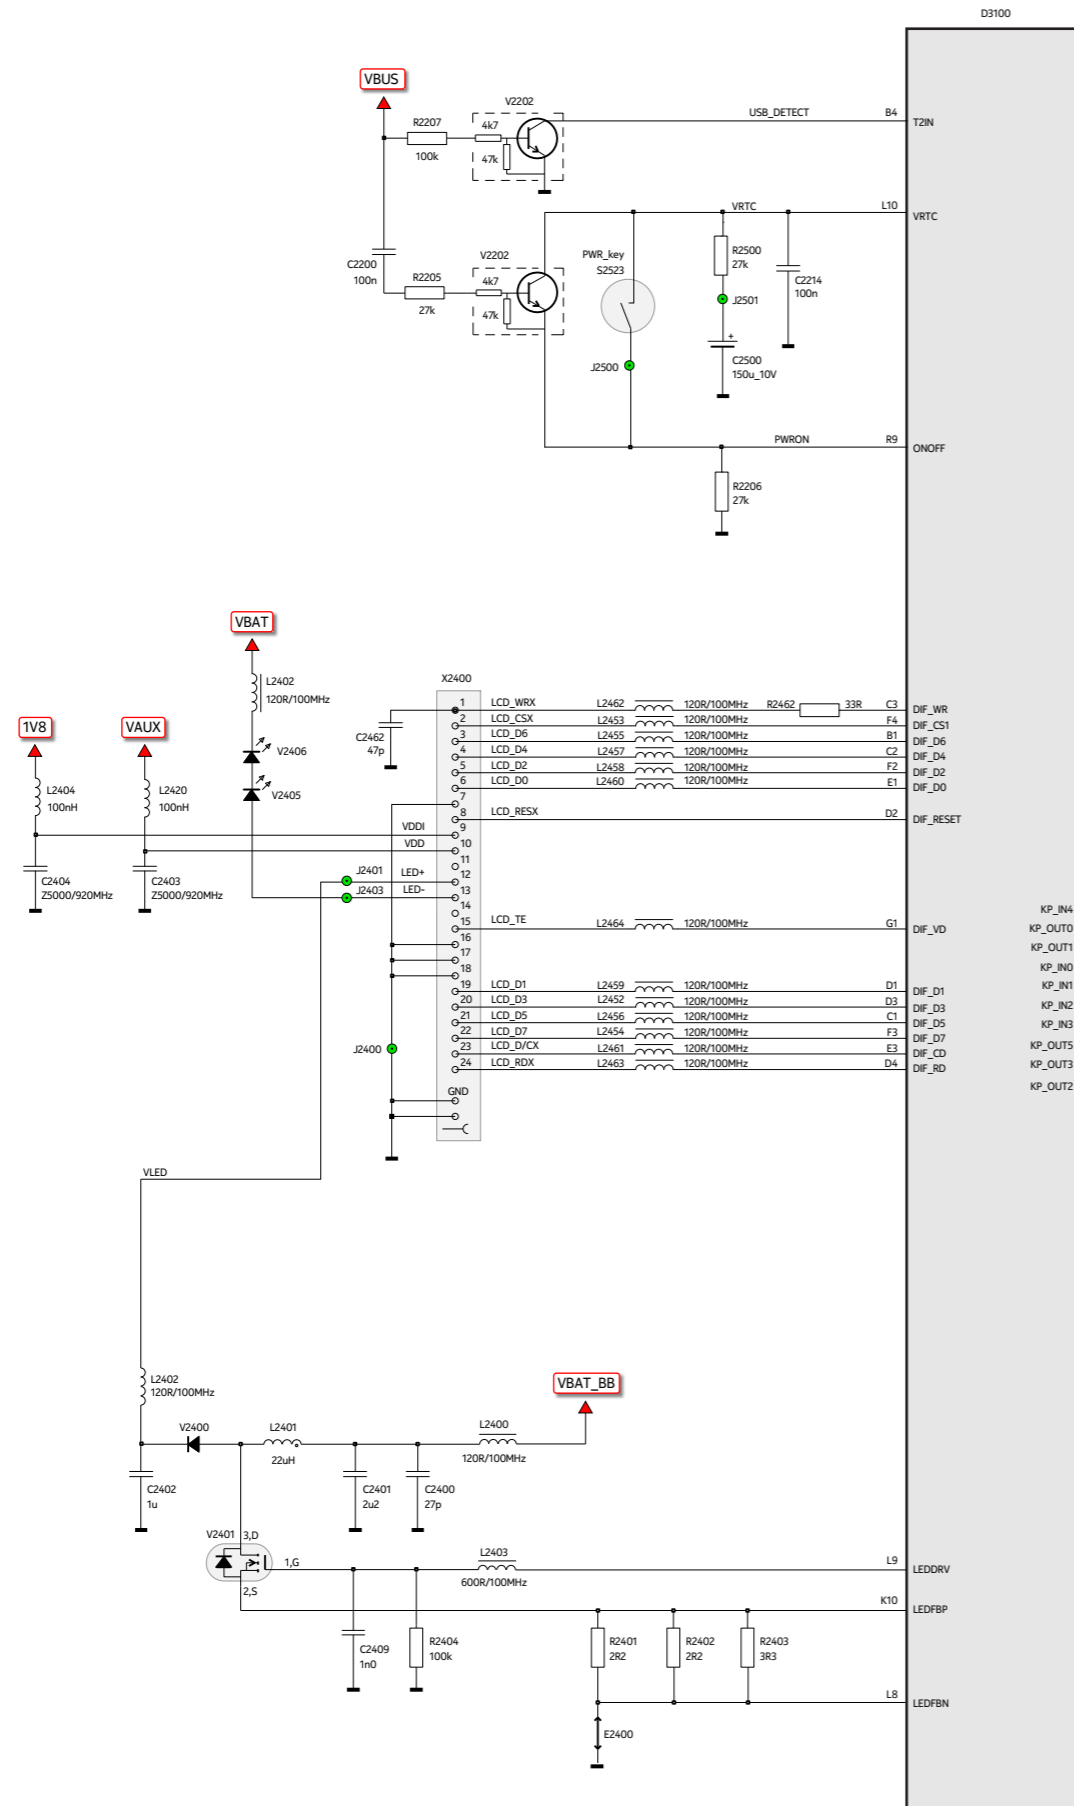

## Version information

While every effort has been made to ensure that the document is accurate, some errors may exist. Please always check for the latest published version for this document.

If you find any errors in the document please send email to: [service.manuals@nokia.com](mailto:service.manuals@nokia.com)

## Contents

- 1 Front page
- 2 X-GOLD, Power, HS USB, Camera, DUAL SIM easy swap
- 3 X-GOLD, Memory, MMC, Audio, AV connector
- 4 X-GOLD, Keyboard, Keyboard backlighting, Display interface
- 5 X-GOLD, RF part, BTH FM
- 6 Component finder top
- 7 Component finder bottom

D3100

	C7115	C7116	L7100	C7114	C7129	L7101	R7102	C7113
REL 1	3p9	3p9	15nH	2p7	2p7	5n6H	1K0	1nF
REL 2	2p7	2p7	22nH	1p8	1p8	5n6H	10K	120pF
REL 3	3p9	3p9	18nH	2p2	2p2	5n6H	10K	120pF
REL 4	3p9	3p9	18nH	2p2	2p2	5n6H	10K	120pF

B	L2456	D21	V	
B2150	I4	L2457	E21	V2405 G2
C	L2458	E21	V2406	D2
C2221	H21	L2459	E22	V
C2222	H21	L2460	D21	X2400 C21
C2403	D21	L2461	D21	X7401 B7
C2404	D21	L2462	D21	
C2462	D21	L2463	E21	
L	L2464	D22		
L2163	H21	R		
L2164	H21	R2156	I3	
L2184	H21	R2157	I3	
L2404	D21	R2162	H21	
L2420	D21	R2163	H21	
L2452	D21	R2462	E21	
L2454	D22	R2510	H21	
L2455	E21	R2511	H21	